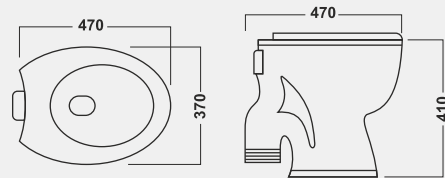

There is no reason to simplicity

Water Closet

excellence of craftsmanship...

ARIEL

E.W.C. S/P TRAP
Size : 470 x 370 x 410 mm
Cat. No. 11041
Starwhite / Pastel

GRACE

Size : 550 x 360 x 390 mm
Cat. No. 11042
S-trap
Starwhite / Pastel