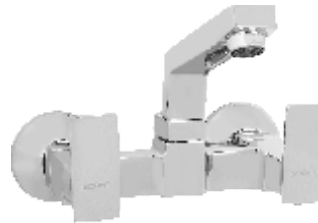

Cat No.: **F62073**
Sink Mixer with Casted Spout
Brass Knob & Ceramic Disc : 3/4"
(Wall Mounted) With Connecting
Legs & Wall Flanges