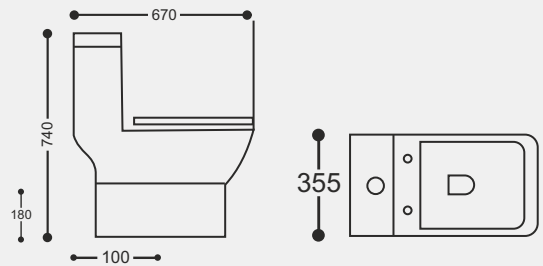

DEXO SENSO

Size : 720 x 380 x 760 mm

S-Trap : 220 / 300 mm

Cat. No. 11094

Starwhite / Pastel

Syphonic