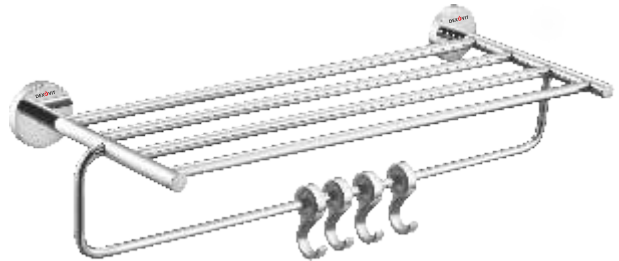

DV-51068
Towel Rack 24"