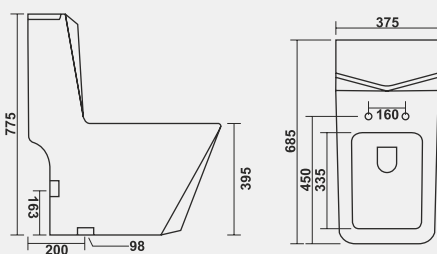

SMART

Size : 655 x 355 x 730 mm
 Cat. No. 11086
 Roughing : S-trap 220mm
Starwhite / Pastel

**Built in Jet
Starwhite / Pastel**

VERVE-N

Size : 668 x 330 x 730 mm

Cat. No. 11087

Roughing : S-trap 220mm, 100mm

Also available with UF Seat Cover

Symphonic

**Built in Jet
Starwhite / Pastel**

ZEST

Size : 680 x 390 x 740 mm
 Cat. No. 11089
 Roughing : S-trap 220mm
 Starwhite / Pastel

**Built in Jet
Starwhite / Pastel**

OLYMPUS

Size : 685 x 375 x 775 mm
 Cat. No. 11090
 Roughing : S-trap 220mm
 Starwhite / Pastel

IREO

Size : 675 x 340 x 730 mm
 Cat. No. 11091
 Roughing : S-trap 220mm
 Starwhite / Pastel

Built in Jet
 Starwhite / Pastel