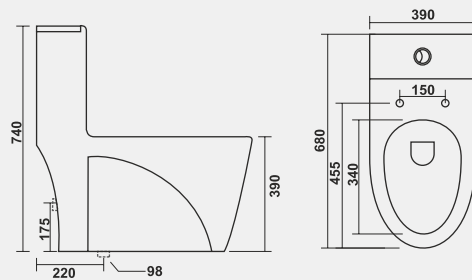

SMART

Size : 655 x 355 x 730 mm
 Cat. No. 11086
 Roughing : S-trap 220mm
Starwhite / Pastel

**Built in Jet
Starwhite / Pastel**

VERVE-N

Size : 668 x 330 x 730 mm

Cat. No. 11087

Roughing : S-trap 220mm, 100mm

Also available with UF Seat Cover

Symphonic

**Built in Jet
Starwhite / Pastel**

ZEST

Size : 680 x 390 x 740 mm
 Cat. No. 11089
 Roughing : S-trap 220mm
 Starwhite / Pastel

**Built in Jet
Starwhite / Pastel**

OLYMPUS

Size : 685 x 375 x 775 mm
 Cat. No. 11090
 Roughing : S-trap 220mm
 Starwhite / Pastel

IREO

Size : 675 x 340 x 730 mm
 Cat. No. 11091
 Roughing : S-trap 220mm
 Starwhite / Pastel

Built in Jet
 Starwhite / Pastel