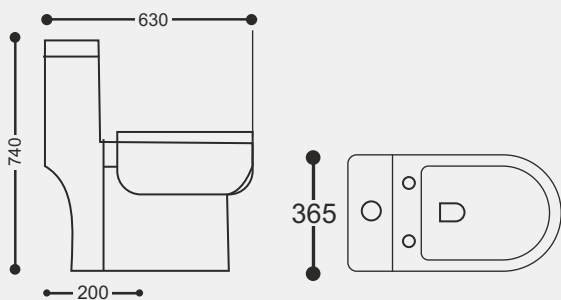

IMAGE

Size : 630 x 365 x 740 mm
S-trap : 220/300 mm roughing-in
Cat. No. : 11092
Starwhite / Pastel