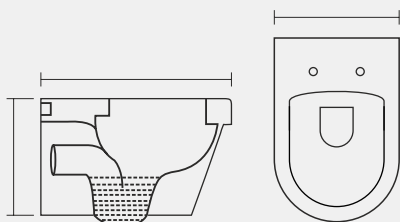

**Built in Jet
Starwhite / Pastel**

CORAL

Size : 510x350x365 mm

Cat. No. 11063

Starwhite / Pastel

Also available with UF Seat Cover

SPLASH

Size : 505 x 340 x 335 mm

Cat. No. 11064

Starwhite / Pastel