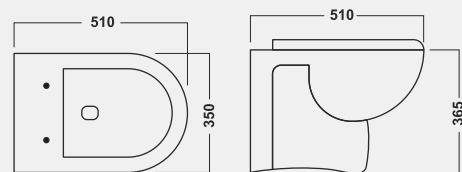

OLYMPUS

Size : 685 x 375 x 775 mm
 Cat. No. 11090
 Roughing : S-trap 220mm
 Starwhite / Pastel

IREO

Size : 675 x 340 x 730 mm
 Cat. No. 11091
 Roughing : S-trap 220mm
 Starwhite / Pastel

Built in Jet
 Starwhite / Pastel

**Built in Jet
Starwhite / Pastel**

CORAL

Size : 510x350x365 mm

Cat. No. 11063

Starwhite / Pastel

Also available with UF Seat Cover

SPLASH

Size : 505 x 340 x 335 mm