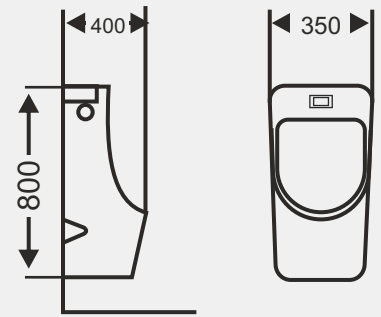

SENSO URINAL FLORANCE

Size : 400x350x800 mm
Fixing to wall with back
Cat. No. : 11054
Starwhite / Pastel