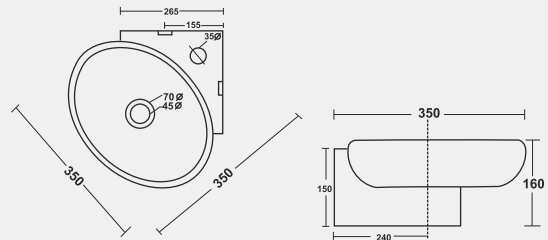

engineered with perfection...

OMEGA THIN EDGE

Size : 410x300x150 mm
Cat. No. : 10001
Starwhite / Pastel

OMEGA

Size : 420 x 380 x 160 mm
Cat. No. 10001
Starwhite / Pastel

GLOURIS

Size : 400 x 400 x 155 mm
Cat. No. 10002
Starwhite / Pastel

Cat. No. 11013

Starwhite / Pastel

SLEEK

Size : 415 x 220 x 115 mm

Cat. No. 11,016

Starwhite / Pastel

FLORA

Size : 365 x 295 x 175 mm

Cat. No. 11015

Starwhite / Pastel

Corner Basin

never ending sophistication...

CORNER

Size : 350 x 350 x 160
Cat. No. 11012
Starwhite / Pastel

ROMEX

Size : 420 x 340 x 140 mm
Cat. No. 11014
Starwhite / Pastel

CORNER PRIMO

Size : 575 x 450 x 120 mm

Cat. No. 11017

Starwhite / Pastel

CORNER SQR

Size : 390 x 390 x 200 mm

Cat. No. 11018

Starwhite / Pastel