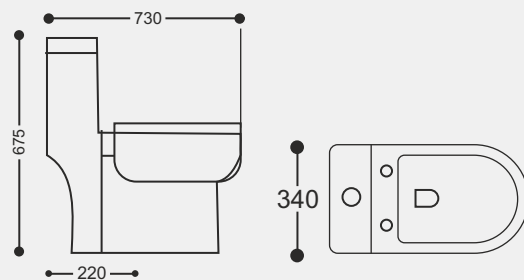

OLYMPUS

Size : 685 x 375 x 775 mm
 Cat. No. 11090
 Roughing : S-trap 220mm
 Starwhite / Pastel

IREO

Size : 675 x 340 x 730 mm
 Cat. No. 11091
 Roughing : S-trap 220mm
 Starwhite / Pastel

Built in Jet
 Starwhite / Pastel