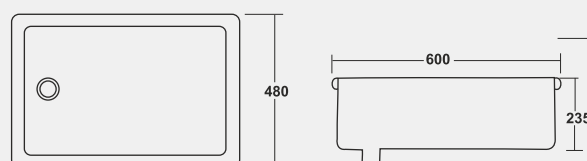

SENSO URINAL FLORANCE

Size : 400x350x800 mm
Fixing to wall with back
Cat. No. : 11054
Starwhite / Pastel

VISTA

Size : 520 x 320 x 130 mm
Cat. No. 11056
Starwhite / Pastel

Kitchen Sink Large

Size : 600 x 480 x 235 mm (24"x18"x8")
Cat. No.: 11050
Starwhite / Pastel