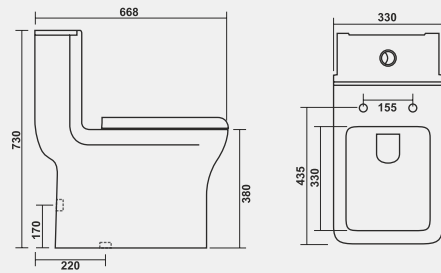

VERVE-N

Size : 668 x 330 x 730 mm

Cat. No. 11087

Roughing : S-trap 220mm, 100mm

Starwhite / Pastel

Also available with UF Seat Cover