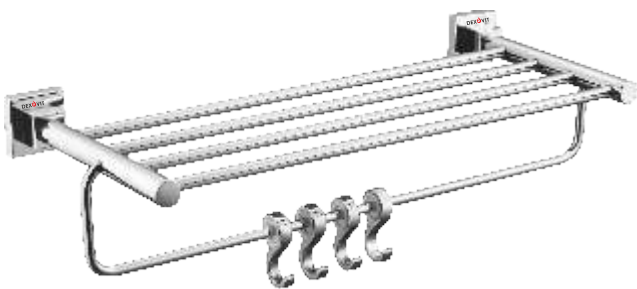

DV-51072
Glass Soap Dish

DV-51073
Tumble Holder

DV-51075
Robe Hook

DV-51076
Paper Holder

DV-51079
Paper Holder with Flap

DV-51078
Towel Rack 24"

DV-51077
Liquid Soap Dispenser Metallic

DV-51077
Liquid Soap Dispenser Glass