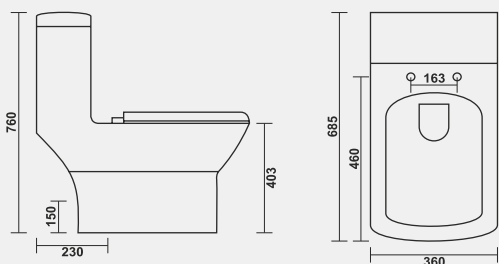

ZENA

Size : 685 x 360 x 760 mm
Cat. No. 11084
Roughing : S-trap 220mm,
Starwhite / Pastel

Also available with UF Seat Cover