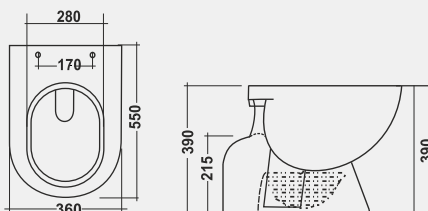

There is no reason to simplicity

Water Closet

excellence of craftsmanship...

ARIEL

E.W.C. S/P TRAP
Size : 470 x 370 x 410 mm
Cat. No. 11041
Starwhite / Pastel

GRACE

Size : 550 x 360 x 390 mm
Cat. No. 11042
S-trap
Starwhite / Pastel