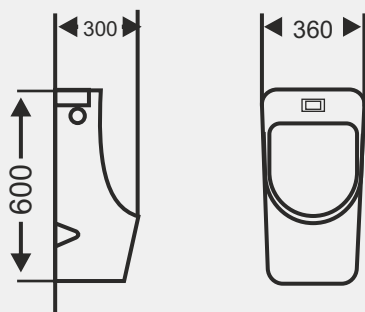

FLAT BACK LARGE

Size : 590 x 350 x 370 mm

Cat. No. 11045

Starwhite / Pastel

FLAT BACK ENIGMA

Size : 300 x 360 x 600 mm

Cat. No. : 11053

Starwhite / Pastel