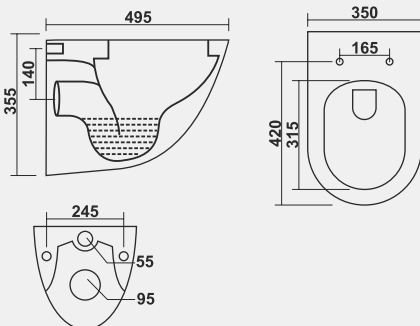

OLYMPUS

Size : 685 x 375 x 775 mm
 Cat. No. 11090
 Roughing : S-trap 220mm
 Starwhite / Pastel

IREO

Size : 675 x 340 x 730 mm
 Cat. No. 11091
 Roughing : S-trap 220mm
 Starwhite / Pastel

Built in Jet
 Starwhite / Pastel

MAGNUS

Size : 670x360x760 mm

Cat. No. 11095

220 / 100 mm

Starwhite / Pastel

ONE PIECE BABY

Cat. No. 11096

Starwhite / Pastel

Wall Hung Closet

the ultra smooth finishing discloses the royalty...

TRIO

Size : 475x350x350 mm
S-trap : 220 / 300 mm
Cat. No. : 11061
tarwhite / Pastel

Built in Jet
Starwhite / Pastel

SPARK

Size : 495 x 350 x 355 mm
Cat. No. 11062
Starwhite / Pastel