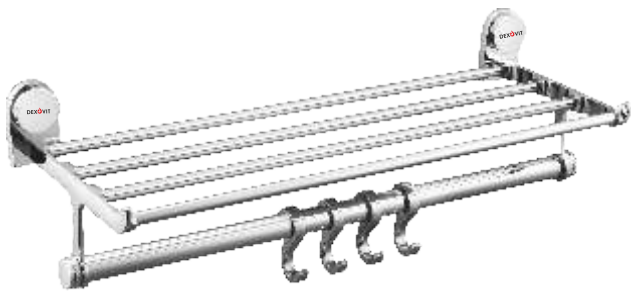

DV-51058
Towel Rack 24"