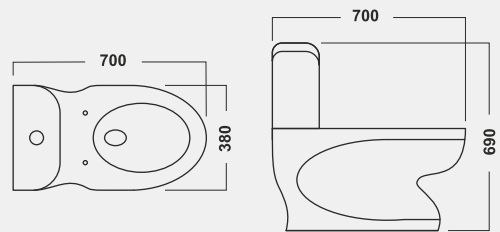

**Built in Jet
Starwhite / Pastel**

DENIM

Size : 700 x 380 x 690 mm
Cat. No. 11081
Roughing : S-trap 220mm, 100mm
Starwhite / Pastel

**Built in Jet
Starwhite / Pastel**

GALAXY

Size : 710 x 380 x 690 mm
Cat. No. 11082
Roughing : S-trap 220mm
Starwhite / Pastel