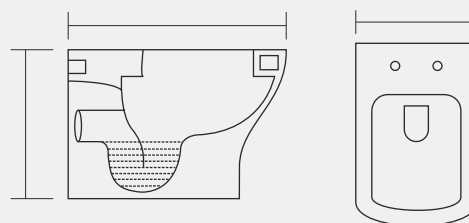

Cat. No. 11064

Starwhite / Pastel

**Built in Jet
Starwhite / Pastel**

OMEGA

Size : 510x350x345 mm

Cat. No. 11065

Starwhite / Pastel

Also available with UF Seat Cover