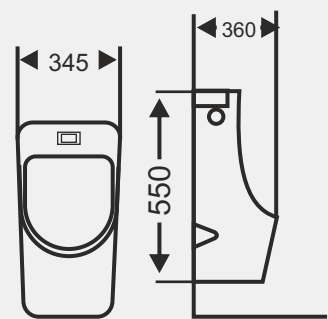

ATLANTA BUILT IN JET

Size : 550x360x345 mm
P-Trap : 180 mm
Cat. No. : 11073
Starwhite / Pastel

MODENA BUILT IN JET

Size : 555 x 370 x 340 mm
Cat. No. : 11074
P-trap : 180 mm
Starwhite / Pastel