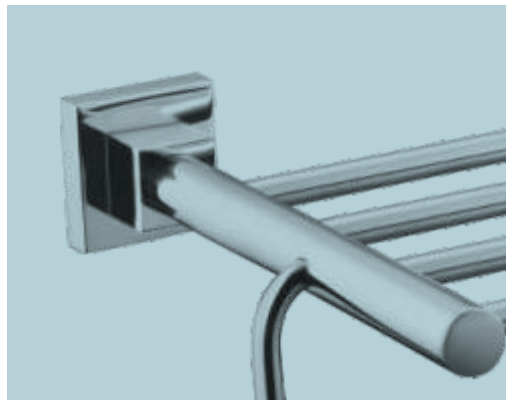

ZENA Series

Material Brass / SS 304
CHROME PLATED