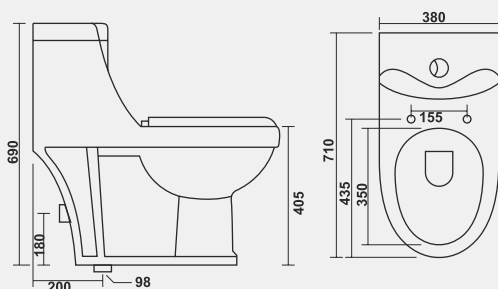

**Built in Jet
Starwhite / Pastel**

DENIM

Size : 700 x 380 x 690 mm
Cat. No. 11081
Roughing : S-trap 220mm, 100mm
Starwhite / Pastel

**Built in Jet
Starwhite / Pastel**

GALAXY

Size : 710 x 380 x 690 mm
Cat. No. 11082
Roughing : S-trap 220mm
Starwhite / Pastel