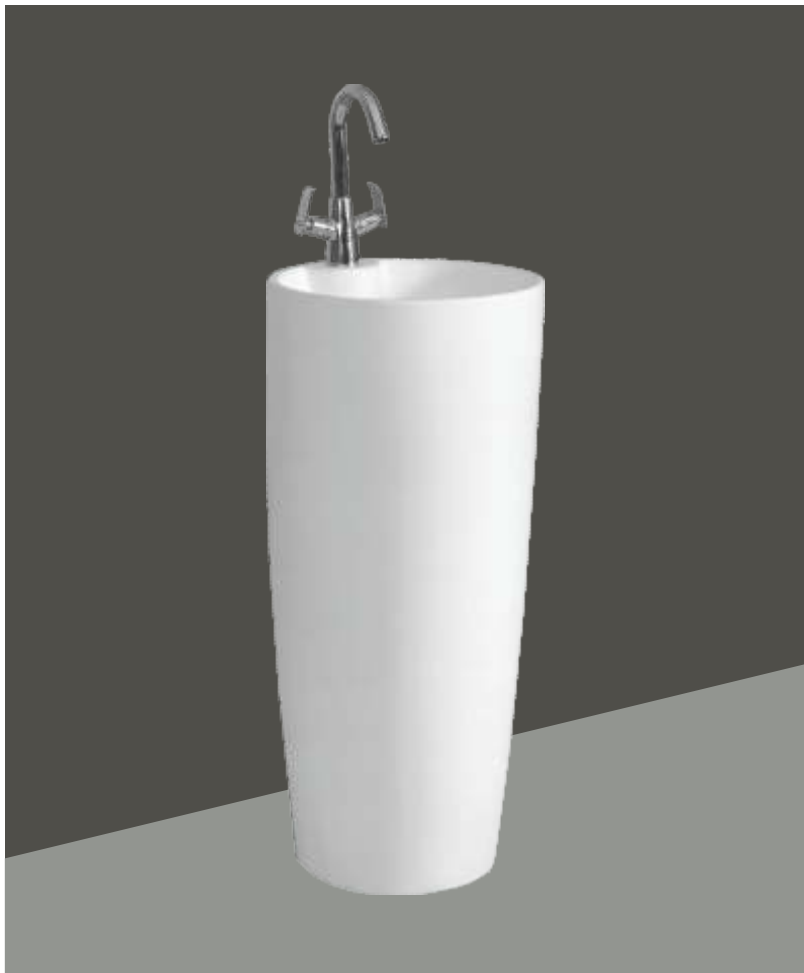

TWILIGHT

Size : 375 x 375 x 850

Cat. No. : 12024

Starwhite / Pastel