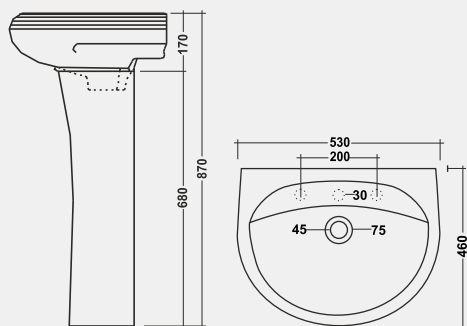

SMART

Size : 655 x 355 x 730 mm
 Cat. No. 11086
 Roughing : S-trap 220mm
Starwhite / Pastel

**Built in Jet
Starwhite / Pastel**

VERVE-N

Size : 668 x 330 x 730 mm

Cat. No. 11087

Roughing : S-trap 220mm, 100mm

TANGO

Size : 400 x 400 x 140 mm

Cat. No. 10028

Starwhite / Pastel

Wash
Basin
Pedestal

Gentle and luxurious

Wash Basin Pedestal

the rousing shape is truly inspirational...

MONET

Size : 530 x 430 x 870 mm

Cat. No. 11021

Starwhite / Pastel

CLYRIS

Size : 530 x 460 x 870 mm

Cat. No. 11022

Starwhite / Pastel

MONARO

Size : 575 x 440 x 815 mm

Cat. No. 11025

Starwhite / Pastel

ESTELLE

Size : 553 x 460 x 860 mm

Cat. No. 11026

Starwhite / Pastel