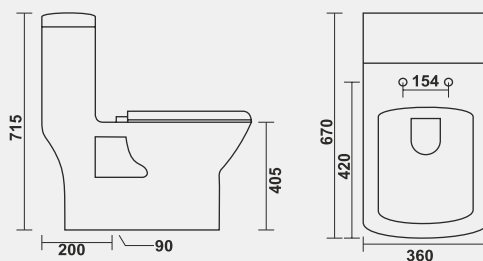

**Built in Jet
Starwhite / Pastel**

DENIM

Size : 700 x 380 x 690 mm
Cat. No. 11081
Roughing : S-trap 220mm, 100mm
Starwhite / Pastel

**Built in Jet
Starwhite / Pastel**

GALAXY

Size : 710 x 380 x 690 mm
Cat. No. 11082
Roughing : S-trap 220mm
Starwhite / Pastel

**Built in Jet
Starwhite / Pastel**

CLARET

Size : 670 x 360 x 715 mm
 Cat. No. 11083
 Roughing : S-trap 220mm
 Starwhite / Pastel

Also available with UF Seat Cover

**Built in Jet
Starwhite / Pastel**

ZENA

Size : 685 x 360 x 760 mm
 Cat. No. 11084
 Roughing : S-trap 220mm,
 Starwhite / Pastel