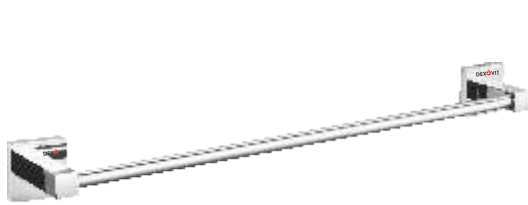

Cat No.: **31066**
Aerator

Cat No.: **31067**
CP Foam Flow Set

DEXOVIT
Faucets | Sanitaryware | Accessories

ZENA Series

Material Brass / SS 304
CHROME PLATED

DV-51074
Towel Rod 24"

DV-51071
Towel Ring

DV-51072
Soap Dish