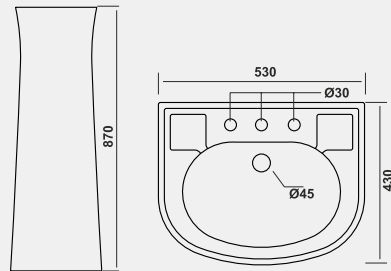

Wash Basin Pedestal

the rousing shape is truly inspirational...

MONET

Size : 530 x 430 x 870 mm

Cat. No. 11021

Starwhite / Pastel

CLYRIS

Size : 530 x 460 x 870 mm

Cat. No. 11022

Starwhite / Pastel