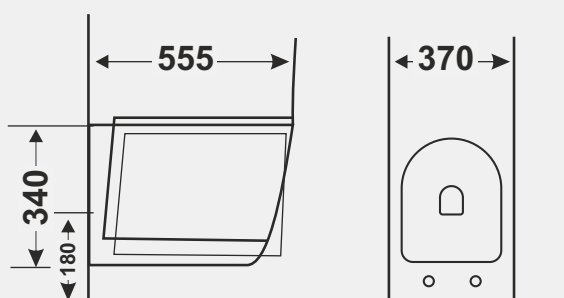

ATLANTA BUILT IN JET

Size : 550x360x345 mm
P-Trap : 180 mm
Cat. No. : 11073
Starwhite / Pastel

MODENA BUILT IN JET

Size : 555 x 370 x 340 mm
Cat. No. : 11074
P-trap : 180 mm
Starwhite / Pastel